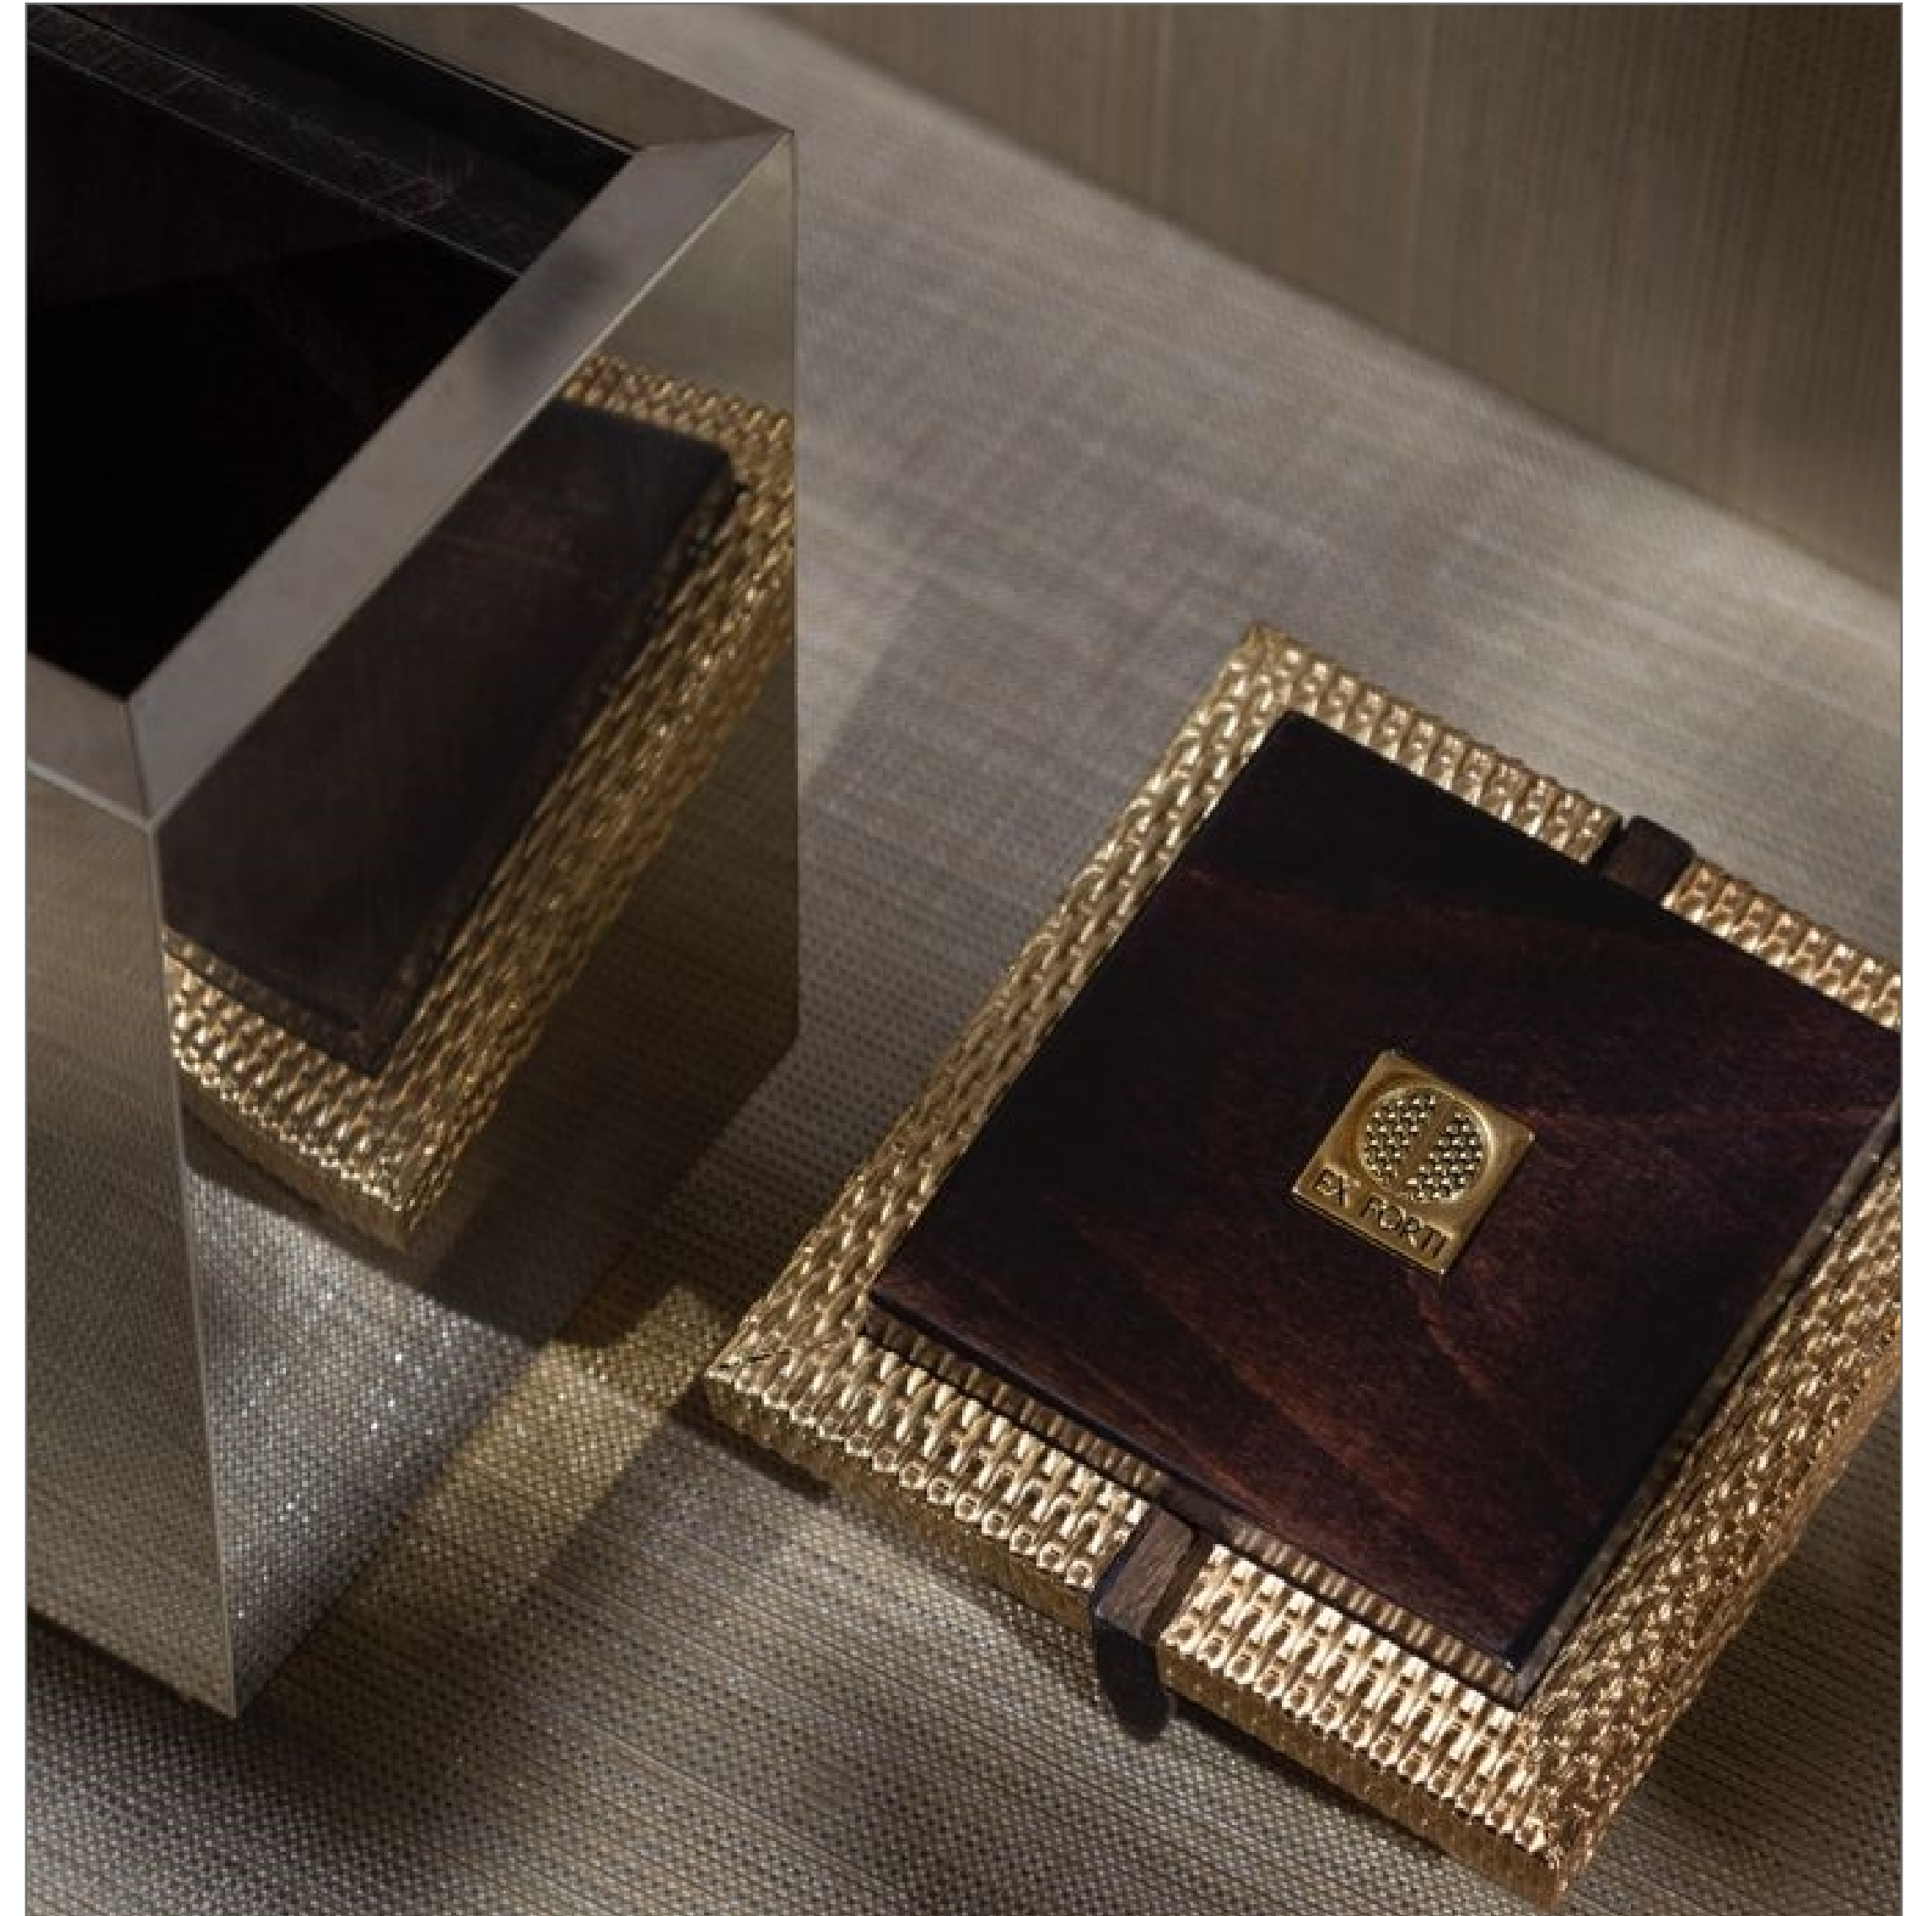

## IXA box

IXA box is an accent Piece that recalls Lines and Design of the Bacabs Collection, and focuses its attention on synthesizing the perfect union of two bolstriking Metal Elements.

A plate of Alpacca embraces a matryoshka structure in Noce canaletto with a glossy look, characterized by simple and linear geometry.

The visual effect of this metal gives life to a spectacular play of depths and lights, reflecting the environments in which the Piece is inserted.

Thanks to its complex chemical composition, Alpacca has a dense color positively influenced by the passage of time, exhibiting a soft sheen.

The hand-carved base has four supporting elements forged in Brass, which turns a structural element into a masterpiece of Italian craftsmanship.

Once again, the base elements evocative shapes pay tribute to the Mesoamerican Art and to the characteristic Mayan pyramids, the Ziqquarats.

The Top replicates the design solution of the Bacabs Collection, where a Brass Mesh bejeweled the top; the modernity of the Brass with its bold and precious appearance, contrasts pleasantly with the essential lines of the dark wood knob.